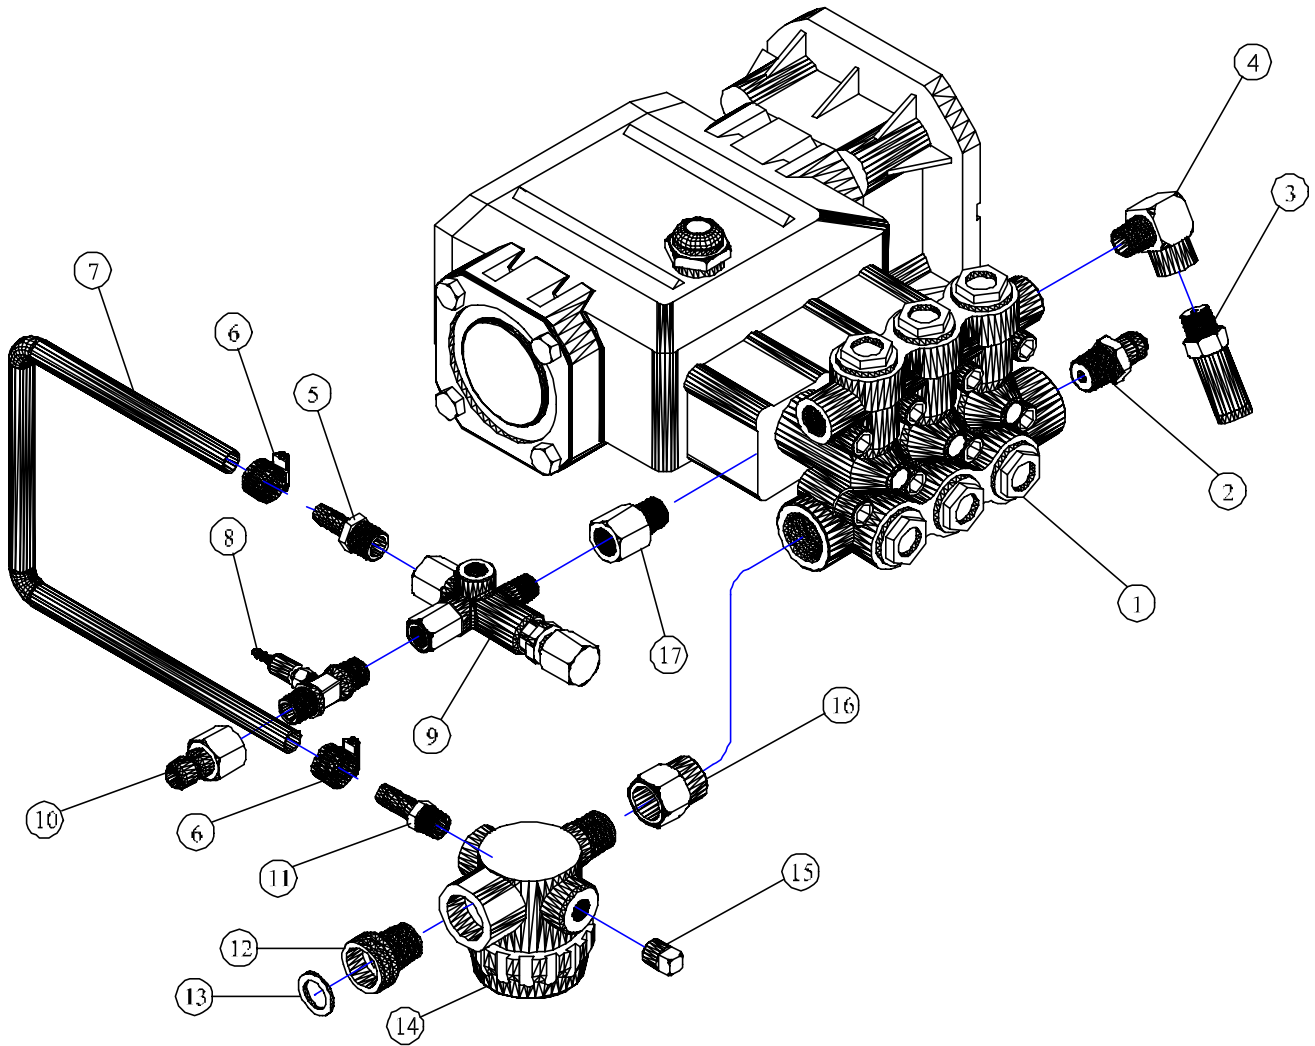

ITEM NO.	QTY.	DESCRIPTION	PART NO.
1	1	PUMP,PLUNGER,TRIPLEX,3200PSI,4.0GPM,CAT	JD7808
2	1	VALVE,RELIEF,THERMAL,145F,1/2"NPTM	JD6162-A
3	1	VALVE,RELIEF,2400-3000PSI,160F,3/8NPTM	JD7048-A
4	2	ELBOW,STREET,STEEL,PLATED,3/8NPT	JD3717-03
5	1	BARB,HOSE,MALE,BRASS,3/8HSX3/8NPT	JD2855-B
6	1	CLAMP,GEAR,WORM,SS,1/4 TO 5/8" DIA.	JD3068
7	1	TUBING,PVC,REINFORCED,3/8"ID	JD7575
8	2	INJECTOR,CHEMICAL,ADJUSTABLE,4-5GPM,3/8"	JD6140-C
9	1.5'	VALVE,UNLOAD,PSI ACT,3200PSI,8.0 GPM	JD3324-O
10	1	PLUG,QUICK COUPLING,STAINLESS,3/8"NPTF	JD3103-A
11	1	BARB,HOSE,MALE,BRASS,3/8HSX1/4NPT	JD7220
12	1	CONNECTOR,BR,3/4GARDEN HOSEX1/2NPTM,SWIV	JD7142
13	1	WASHER,RUBBER,HOSE,GARDEN,W O SCREEN	JD 809-01
14	1	STRAINER,WATER,IN-LINE,ALUMINUM,1 2"NPT	JD7782
15	1	PLUG,HEAD,SQUARE,BRASS,1/4NPT	JD 679-02
16	1	ADAPTER,EXPANDING,BRASS,1/2MX1/2F	JD6224-04
17	1	ADAPTER,EXPANDING,STEEL,PLATED,3 8MX3/8F	JD6224-02