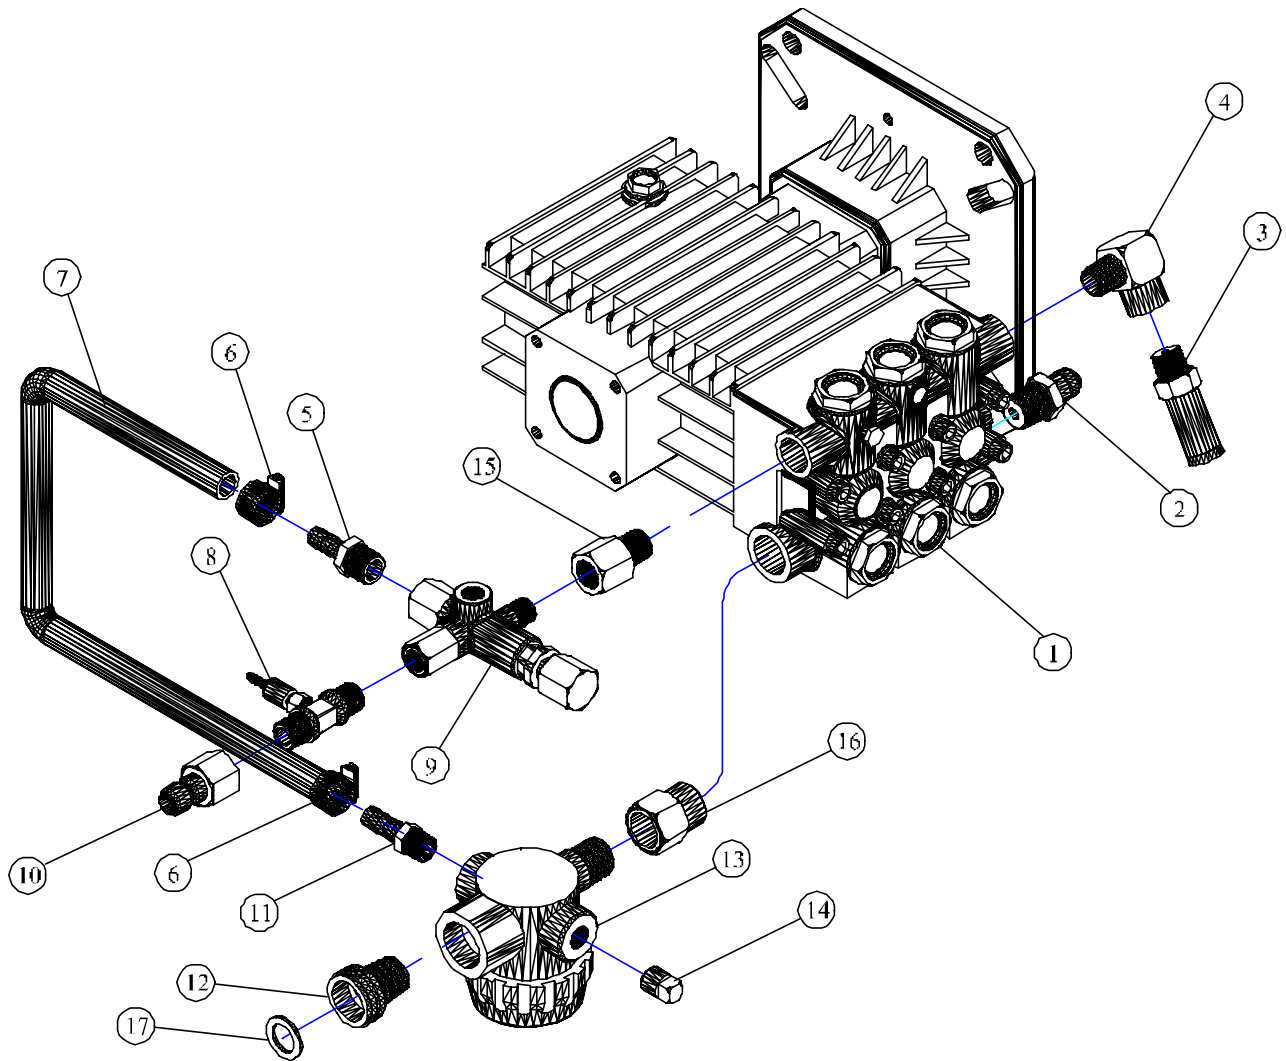

HPJ3040 MP

JENNY PRODUCTS

ITEM NO.	QTY.	DESCRIPTION	PART NO.
1	1	PUMP,PLUNGER,TRIPLEX,3200PSI,4.0GPM,CAT	JD7808
2	1	VALVE,RELIEF,THERMAL,145F,1/2"NPTM	JD6162-A
3	1	VALVE,RELIEF,2400-3000PSI,160F,3/8NPTM	JD7048-A
4	2	ELBOW,STREET,STEEL,PLATED,3/8NPT	JD3717-03
5	1	BARB,HOSE,MALE,BRASS,3/8HSX3/8NPT	JD2855-B
6	1	CLAMP,GEAR,WORM,SS,1/4 TO 5/8" DIA.	JD3068
7	1	TUBING,PVC,REINFORCED,3/8"ID	JD7575
8	2	INJECTOR,CHEMICAL,ADJUSTABLE,4-5GPM,3/8"	JD6140-C
9	1.5'	VALVE,UNLOAD,PSI ACT,3200PSI,8.0 GPM	JD3324-O
10	1	PLUG,QUICK COUPLING,STAINLESS,3/8"NPTF	JD3103-A
11	1	BARB,HOSE,MALE,BRASS,3/8HSX1/4NPT	JD7220
12	1	CONNECTOR,BR,3/4GARDEN HOSEX1/2NPTM,SWIV	JD7142
13	1	WASHER,RUBBER,HOSE,GARDEN,W O SCREEN	JD 809-01
14	1	STRAINER,WATER,IN-LINE,ALUMINUM,1 2"NPT	JD7782
15	1	PLUG,HEAD,SQUARE,BRASS,1/4NPT	JD 679-02
16	1	ADAPTER,EXPANDING,BRASS,1/2MX1/2F	JD6224-04
17	1	ADAPTER,EXPANDING,STEEL,PLATED,3 8MX3/8F	JD6224-02

FIGURE 1-1A (PUMP,CAT., FITTING, HPJ3040, ASS'Y)

ITEM NO.	QTY.	DESCRIPTION	PART NO.
1	1	PUMP,PLUNGER,TRIPLEX,3000PSI,4.0GPM,GEN	JD7791
2	1	VALVE,RELIEF,THERMAL,145F,1/2"NPTM	JD6162-A
3	1	VALVE,RELIEF,2400-3000PSI,160F,3/8NPTM	JD7048-A
4	1	ELBOW,STREET,STEEL,PLATED,3/8NPT	JD3717-03
5	1	BARB,HOSE,MALE,BRASS,3/8HSX3/8NPT	JD2855-B
6	2	CLAMP,GEAR,WORM,SS,1/4 TO 5/8" DIA.	JD3068
7	1.5'	TUBING,PVC,REINFORCED,3/8"ID	JD7575
8	1	INJECTOR,CHEMICAL,ADJUSTABLE,4-5GPM,3/8"	JD6140-C
9	1	VALVE,UNLOAD,PSI ACT,3200PSI,8.0 GPM	JD3324-O
10	1	PLUG,QUICK COUPLING,STAINLESS,3/8"NPTF	JD3103-A
11	1	BARB,HOSE,MALE,BRASS,3/8HSX1/4NPT	JD7220
12	1	CONNECTOR,BR,3/4GARDEN HOSEX1/2NP1M,SWIV	JD7142
13	1	STRAINER,WATER,IN-LINE,ALUMINUM,1/2"NPT	JD7782
14	1	PLUG,HEAD,SQUARE,BRASS,1/4NPT	JD 679-02
15	1	ADAPTER,EXPANDING,STEEL,PLATED,3/8MX3/8F	JD6224-02
16	1	ADAPTER,EXPANDING,BRASS,1/2MX1/2F	JD6224-04
17	1	WASHER,RUBBER,HOSE,GARDEN,W/O SCREEN	JD 809-01